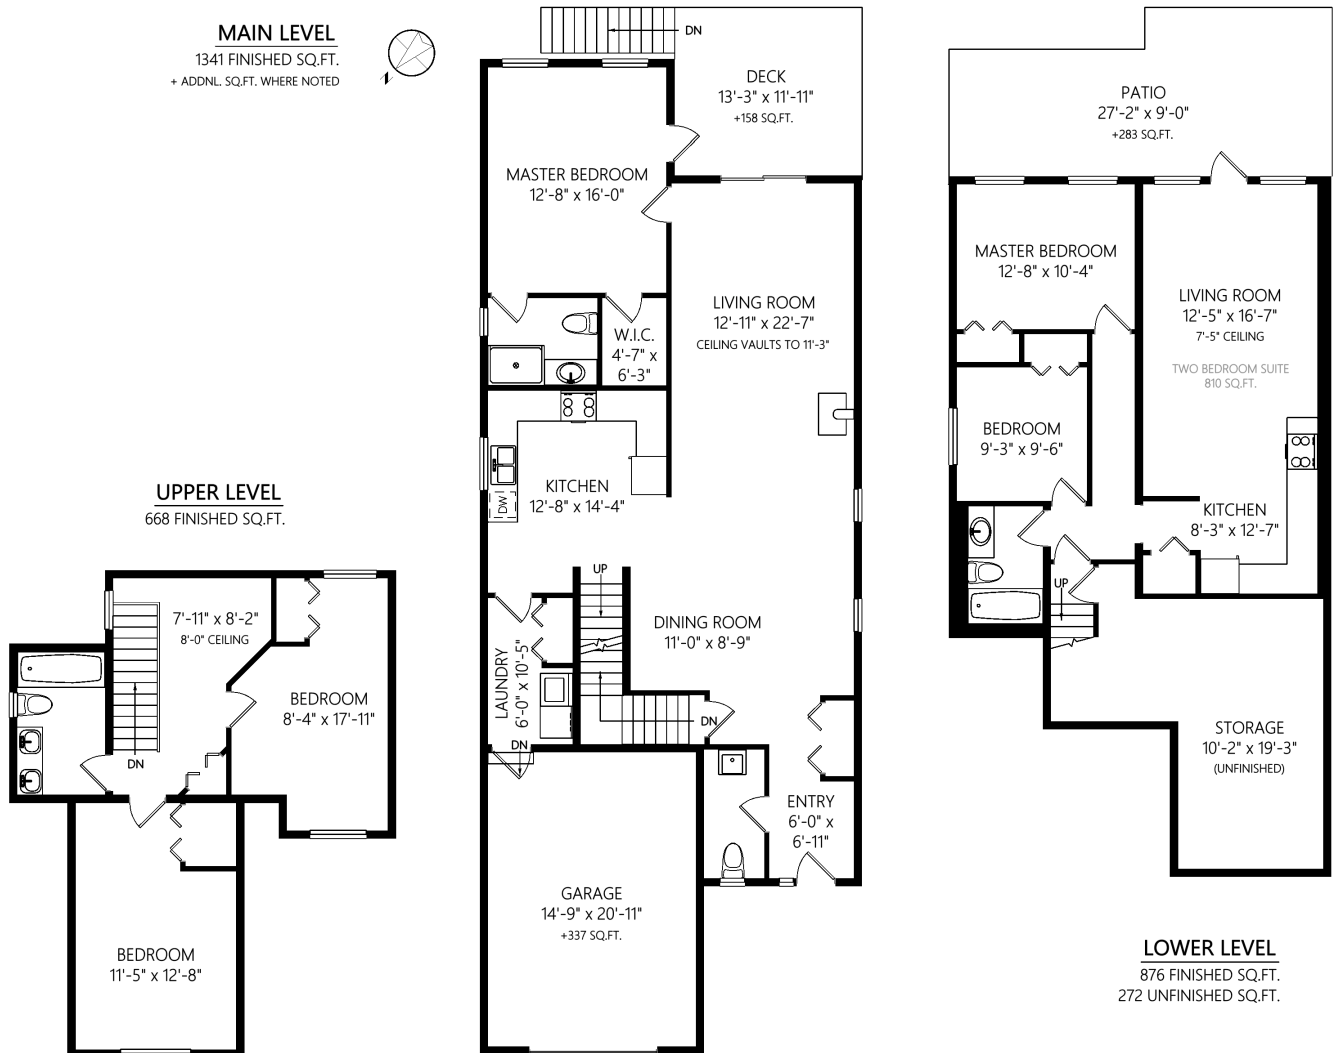

6853 Grant Rd W

	Fin. Sq.Ft.	UnFin. Sq.Ft.	Total Sq.Ft.
Garage	0	337	337
Main Level	1341	0	1341
Upper Level	668	0	668
Lower Level	876	272	1148
Total	2885	609	3494

Shown length and width dimensions are approximate.
Area sq.ft. is representative of the on-site measurements. (1" accuracy)