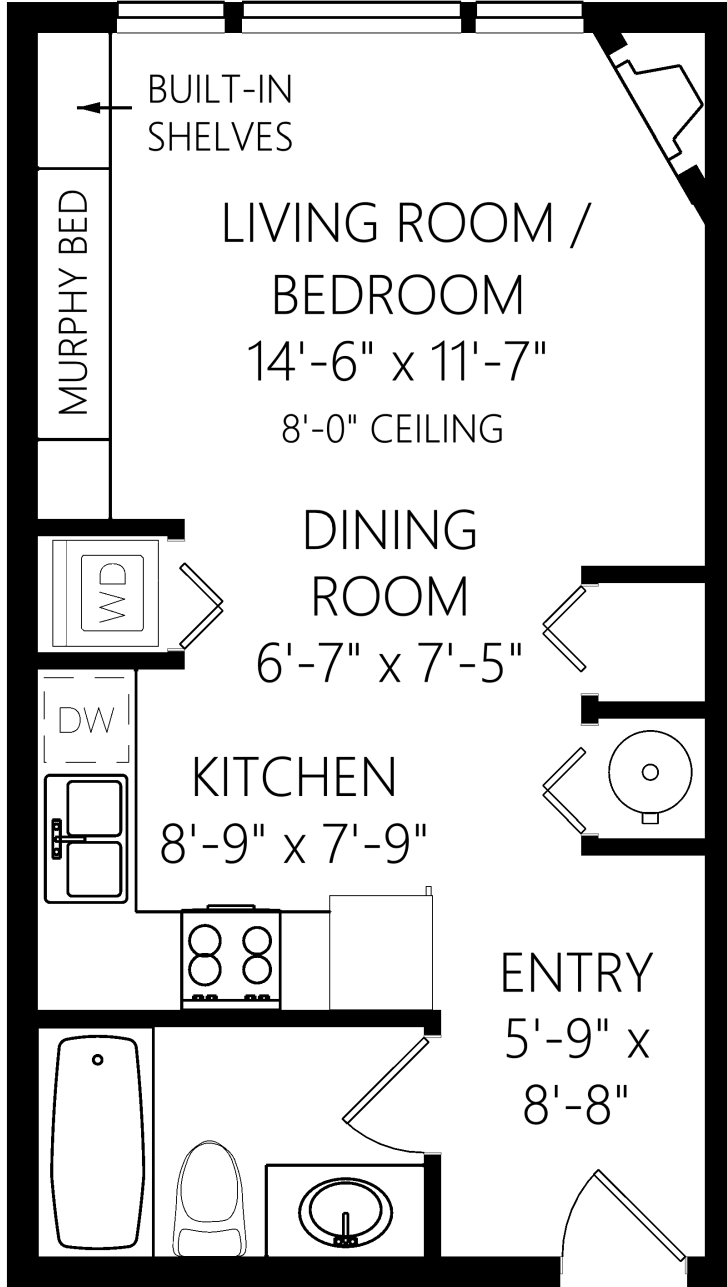

CONTACT US TODAY AT 250.382.6636

WWW.THECONDOGROUP.COM

102-3645 Tillicum Rd | Victoria | BC V8Z 4H7

THE
CONDO
GROUP

REAL ESTATE LTD

317-90 Regatta Landing

SINGLE LEVEL

411 FINISHED SQ.FT.

+ ADDNL. SQ.FT. WHERE NOTED

	Fin. Sq.Ft.	UnFin. Sq.Ft.	Total Sq.Ft.
Single Level	411	0	411
Total	411	0	411

Shown length and width dimensions are approximate.
Area sq.ft. is representative of the on-site measurements. (1" accuracy)

standard
standardres.ca

Figures, Calculations, and Representations are for indicative and promotional purpose only.
VI Standard Real Estate Services Inc. will not be liable for any damages of any kind arising from the mis-use of this information.