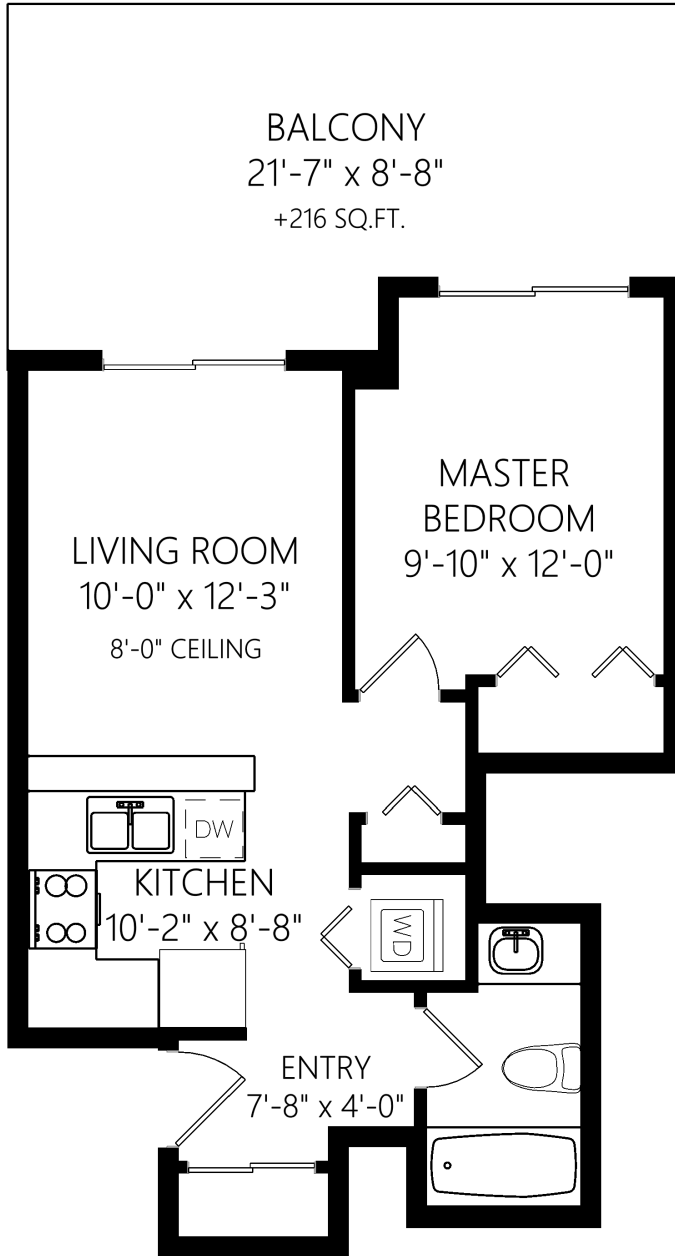

CONTACT US TODAY AT 250.382.6636

WWW.THECONDOGROUP.COM

102-3645 Tillicum Rd | Victoria | BC V8Z 4H7

THE
CONDO
GROUP

REAL ESTATE LTD

507-930 Yates St

SINGLE LEVEL

506 FINISHED SQ.FT.

+ ADDNL. SQ.FT. WHERE NOTED

	Fin. Sq.Ft.	UnFin. Sq.Ft.	Total Sq.Ft.
Single Level	506	0	506
Total	506	0	506

Shown length and width dimensions are approximate.
Area sq.ft. is representative of the on-site measurements. (1" accuracy)

standard
standardres.ca

Figures, Calculations, and Representations are for indicative and promotional purpose only.
VI Standard Real Estate Services Inc. will not be liable for any damages of any kind arising from the mis-use of this information.