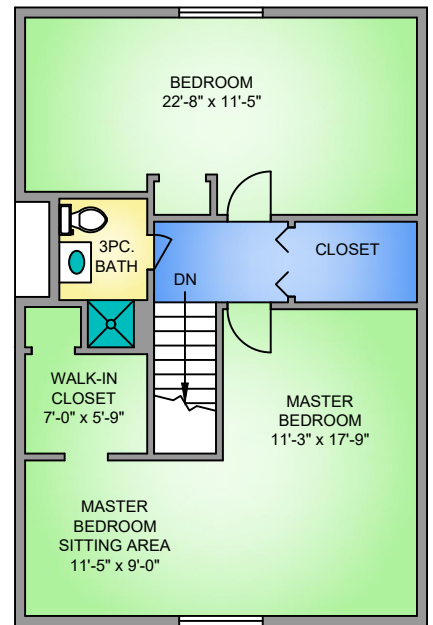

MAIN FLOOR
1233 SQ. FT.

UPPER FLOOR
853 SQ. FT.
11FT. VAULTED CEILING

LOWER FLOOR
1233 SQ. FT.
8FT. CEILING

NORTH

2315 EVERGREEN FEBRUARY 10, 2020			
PREPARED FOR THE EXCLUSIVE USE OF PAUL TEDRICK PLANS MAY NOT BE 100% ACCURATE, IF CRITICAL BUYER TO VERIFY.			
FLOOR	AREA (SQ. FT.)		
	FINISHED	CARPORT	DECK / PATIO
MAIN	1233	900	283
UPPER	853	-	-
LOWER	1233	-	-
TOTAL	3319	900	283