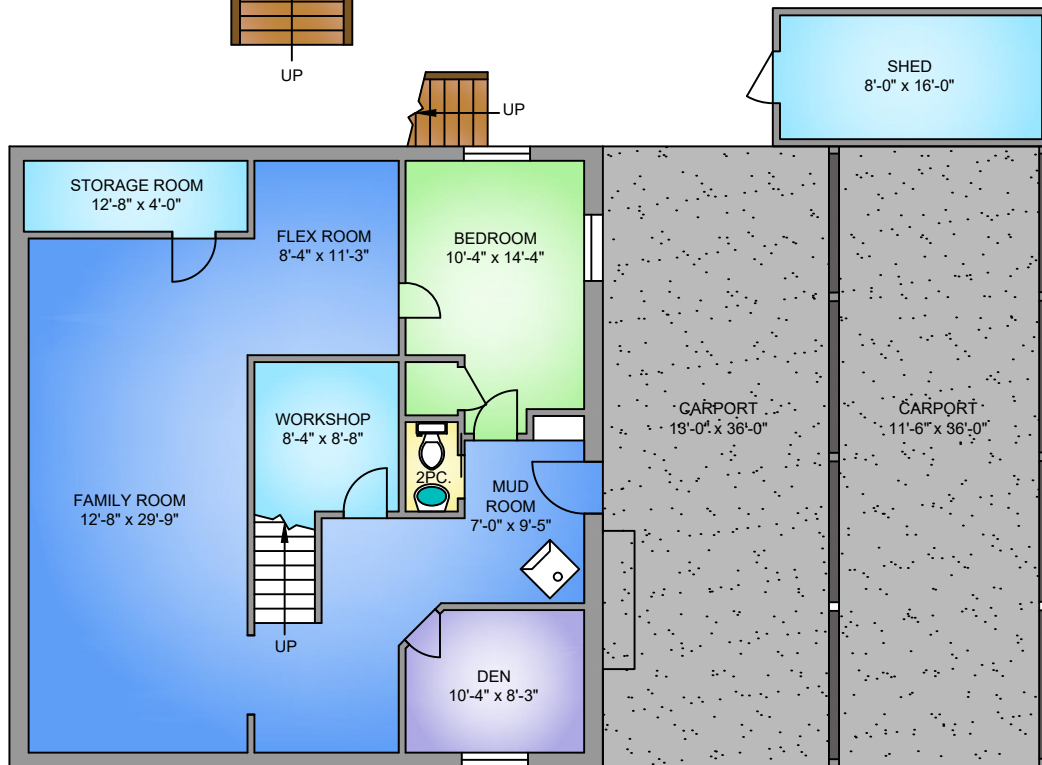

MAIN FLOOR
1233 SQ. FT.

UPPER FLOOR
853 SQ. FT.
11FT. VAULTED CEILING

LOWER FLOOR
1233 SQ. FT.
8FT. CEILING

NORTH

2315 EVERGREEN FEBRUARY 10, 2020			
PREPARED FOR THE EXCLUSIVE USE OF PAUL TEDRICK PLANS MAY NOT BE 100% ACCURATE, IF CRITICAL BUYER TO VERIFY.			
FLOOR	AREA (SQ. FT.)		
	FINISHED	CARPORT	DECK / PATIO
MAIN	1233	900	283
UPPER	853	-	-
LOWER	1233	-	-
TOTAL	3319	900	283